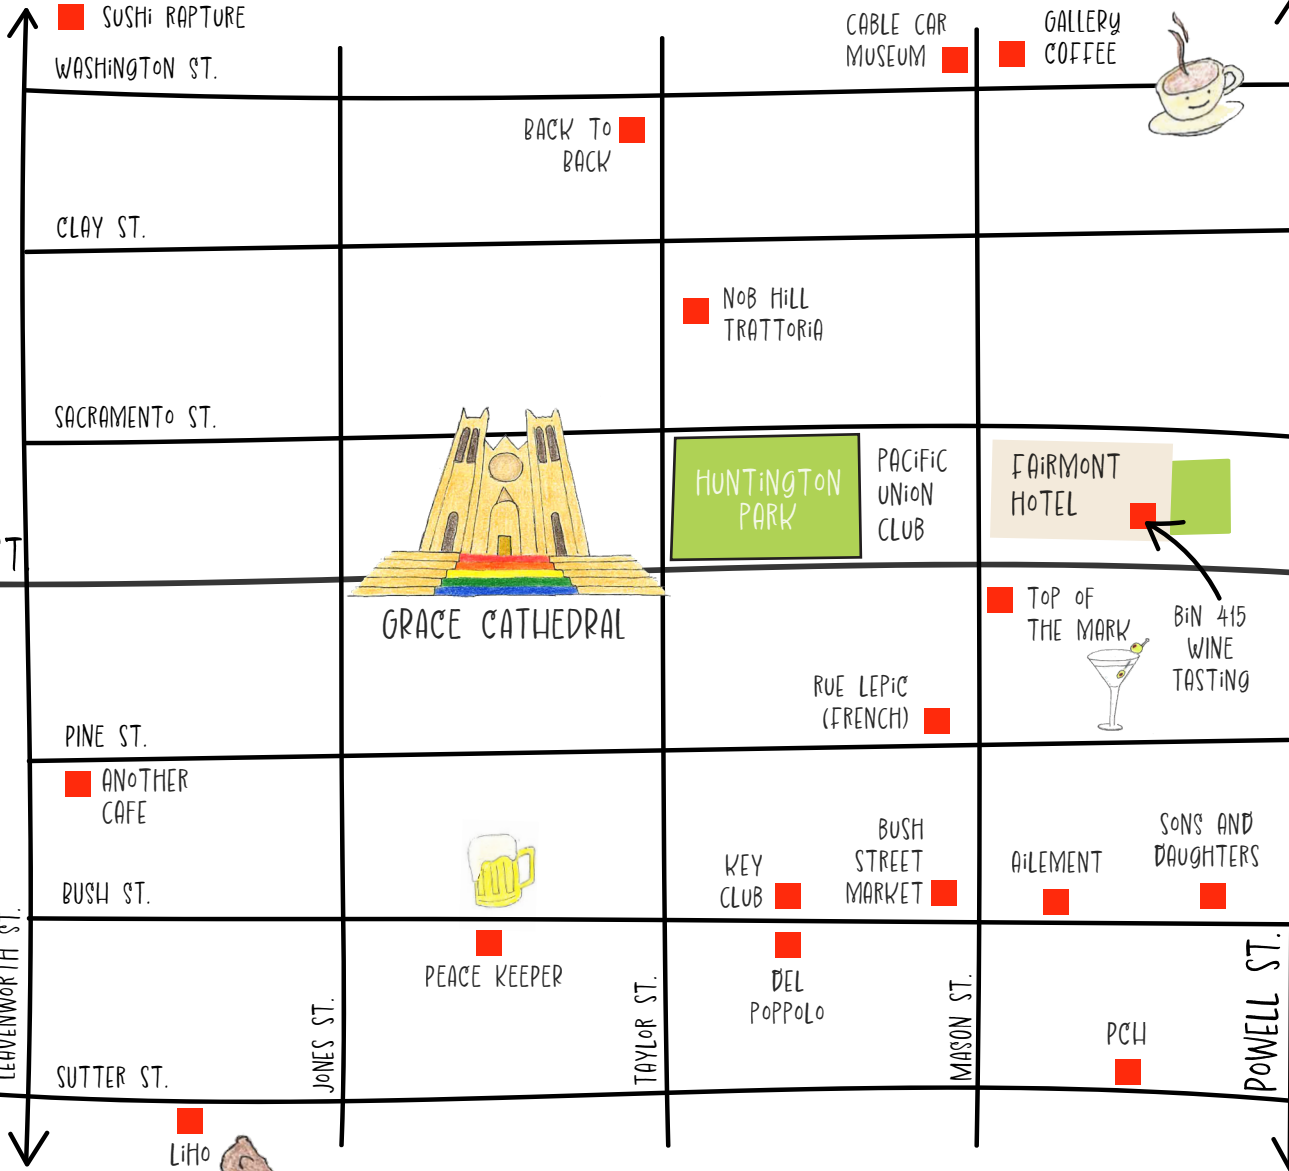

NOB HILL

To RUSSIAN HILL

To FISHERMAN'S WHARF

UPPER POLK ST.

To HOUSE OF PRIME RIB

CALIFORNIA ST

LOWER POLK ST.

To TENDERLOIN

CHINATOWN

To FINANCIAL DISTRICT

To UNION SQUARE