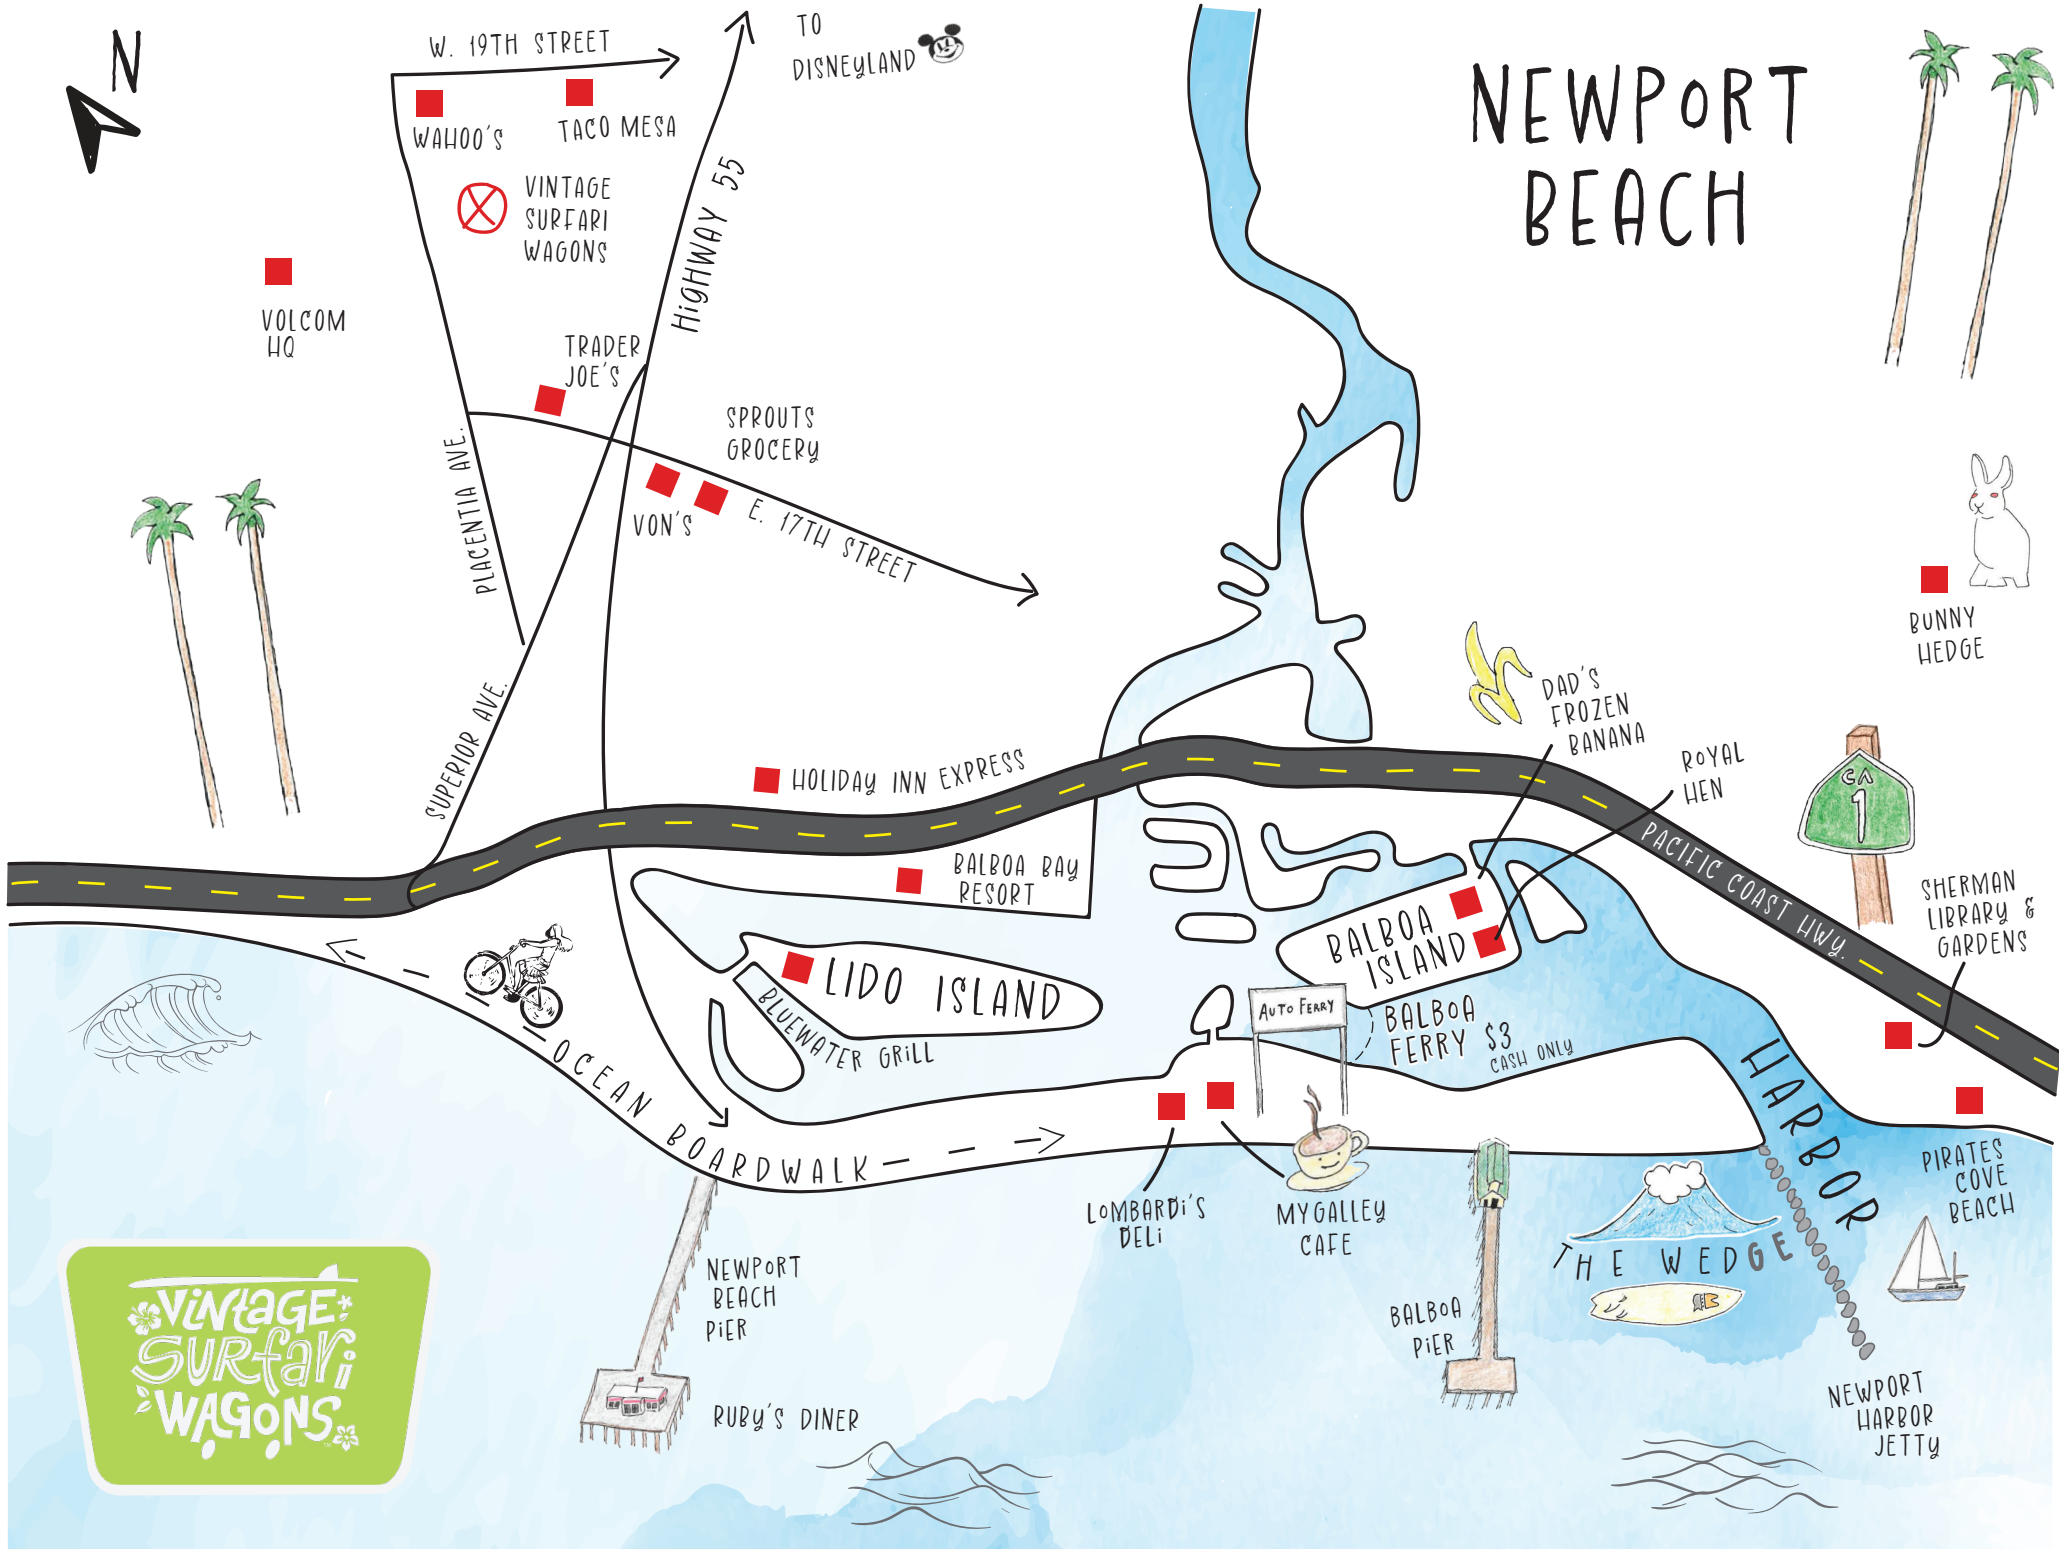

NEWPORT BEACH

BUNNY HEDGE

SHERMAN LIBRARY & GARDENS

TO DISNEYLAND

W. 19TH STREET
WAHOO'S TACO MESA

VINTAGE SURFARI WAGONS

VOLCOM HQ

TRADER JOE'S

SPROUTS GROCERY

VON'S

E. 17TH STREET

HIGHWAY 55

SUPERIOR AVE.
PIACENTIA AVE.

HOLIDAY INN EXPRESS

BALBOA BAY RESORT

LIDO ISLAND

BLUEWATER GRILL

OCEAN BOARDWALK

NEWPORT BEACH PIER

RUBY'S DINER

LOMBARDI'S DELI

MYGALLEY CAFE

AUTO FERRY

BALBOA FERRY \$3 CASH ONLY

BALBOA PIER

DAD'S FROZEN BANANA

ROYAL HEN

PACIFIC COAST HWY.

THE WEDGE

PIRATES COVE BEACH

NEWPORT HARBOR JETTY